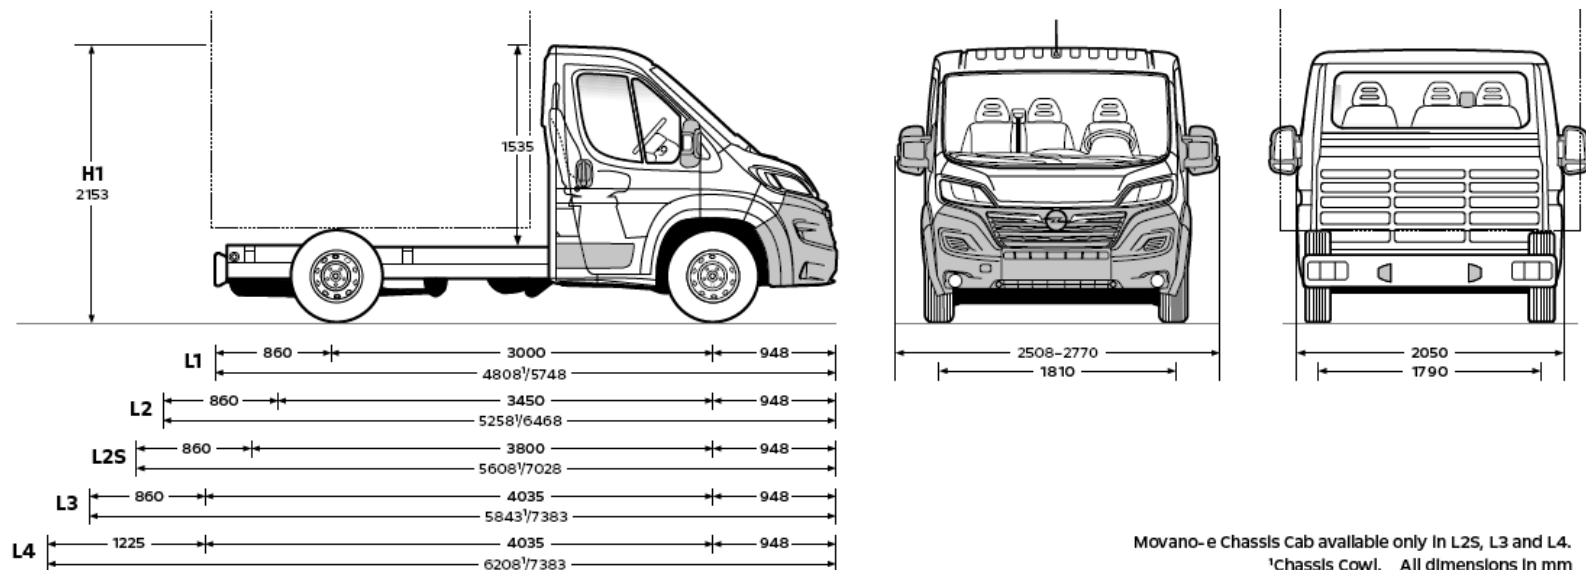

DIMENSIONS AND CAPACITIES

PANEL VAN DIMENSIONS

CHASSIS CAB DIMENSIONS

Movano-e Chassis Cab available only in L2S, L3 and L4.
 *Chassis cowl. All dimensions in mm