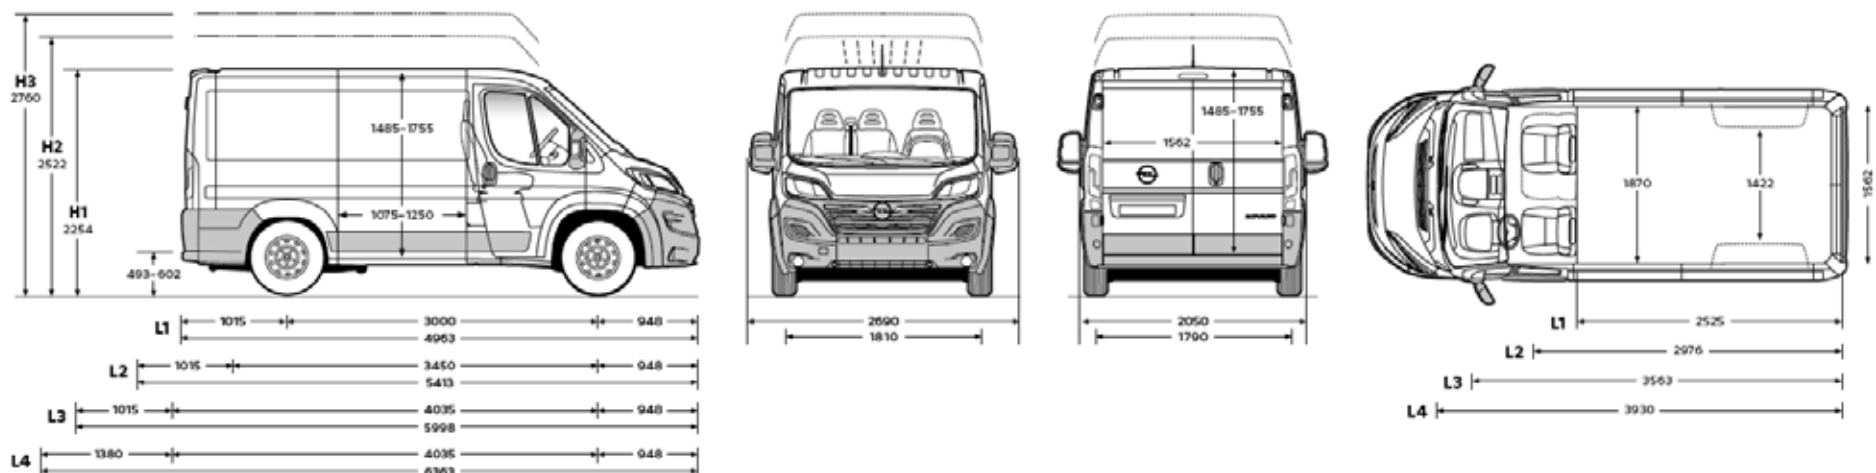

DIMENSIONS AND CAPACITIES

PANEL VAN DIMENSIONS

CHASSIS CAB DIMENSIONS

Movano-e Chassis Cab available only in L2S, L3 and L4.
 *Chassis cowl. All dimensions in mm